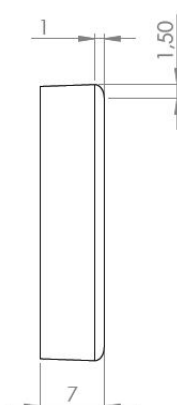

PRODUCT SHEET

Description:

Screw-On Glide "Teflon", Grey PTFT, $\varnothing 30 \times 7 \text{ mm}$, Screw Hole $\varnothing 5 \text{ mm}$, Incl. CSK Screw $\varnothing 4 \times 20 \text{ mm}$

Item number:

10.25.503-0

Units	Box	Carton	HS Code	Barcode
Pcs.	500	2500	3903300000	
				5704866506168

SISO A/S

Mileparken 11
DK-2740 Skovlunde
Denmark
VAT: DK 24786013

Phone +45 45 830 900

www.siso.dk
siso@siso.dk

Danske Bank
Nytorv Branch
Copenhagen
SWIFT: DABADKKK

Account no.
4180 3112 112936
IBAN Account
DK7230003112112936