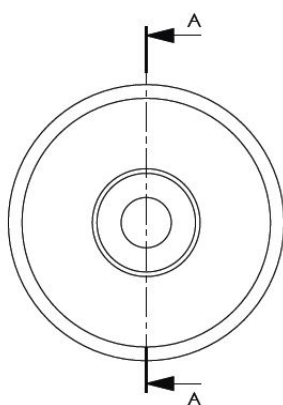

PRODUCT SHEET

Description:

Screw-On Glide "Teflon", Grey PTFT, $\varnothing 30 \times 7 \text{ mm}$, Screw Hole $\varnothing 5 \text{ mm}$, Incl. CSK Screw $\varnothing 4 \times 20 \text{ mm}$

Item number:

10.25.503-0

Units	Box	Carton	HS Code	Barcode
Pcs.	500	2500	3903300000	
				5704866506168

SISO A/S

Mileparken 11
DK-2740 Skovlunde
Denmark
VAT: DK 24786013

Phone +45 45 830 900

www.siso.dk
siso@siso.dk

Danske Bank
Nytorv Branch
Copenhagen
SWIFT: DABADKKK

Account no.
4180 3112 112936
IBAN Account
DK7230003112112936