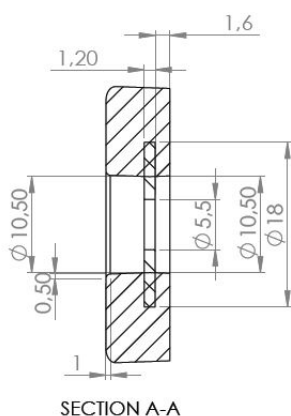

PRODUCT SHEET

Description:

Screw-On Glide "Teflon", Grey PTFT, $\varnothing 30 \times 7 \text{ mm}$, Screw Hole $\varnothing 5 \text{ mm}$, Incl. CSK Screw $\varnothing 4 \times 20 \text{ mm}$

Item number:

10.25.503-0

Units	Box	Carton	HS Code	Barcode
Pcs.	500	2500	3903300000	
				5704866506168

SISO A/S

Mileparken 11
DK-2740 Skovlunde
Denmark
VAT: DK 24786013

Phone +45 45 830 900

www.siso.dk
siso@siso.dk

Danske Bank
Nytorv Branch
Copenhagen
SWIFT: DABADKKK

Account no.
4180 3112 112936
IBAN Account
DK7230003112112936